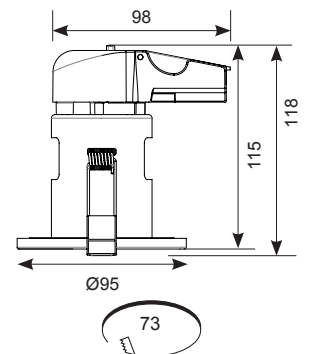

Chrome Trim Bezel supplied as standard