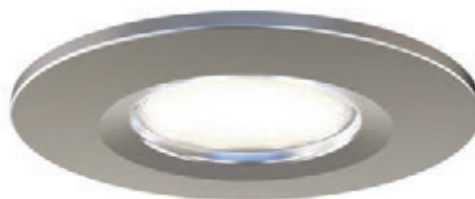

Fast push-fit loop-in, loop-out termination for 2x1.5mm twin and earth cable

Ergonomic moulded terminal housing

Steel body housing

Unique heat sink design for optimum heat dissipation

Intumescent fire barrier

IP65 silicon seal  
Part C and E compliant

Acoustic cushion

Aluminium die-cast secure screw on bezel with matt white paint finish or plated finishes

# Prism LED Fire Rated Downlight Pack

Supplied c/w Integral Driver and Bezel Accessories

Easy wiring access

Colour temperature selection with

- LED dimmable fire-rated downlight for domestic applications
- Supplied with 3 bezels as standard:- matt white, chrome and satin chrome bezels
- Integrated switch allows installer the choice of 3000K, 4000K or 6000K colour temperature options
- Integral driver with push-fit loop-in, loop-out terminals for ease and speed of installation
- Fully tested for 30, 60 and 90 minute ceiling types to meet Part B of Building Regulations
- Fully tested to meet Part C (moisture) and Part E (acoustic) of Building Regulations
- Wide 60° beam angle for increased light distribution
- LED lifespan L70 40,000 hours

Satin Chrome Trim Bezel supplied as standard